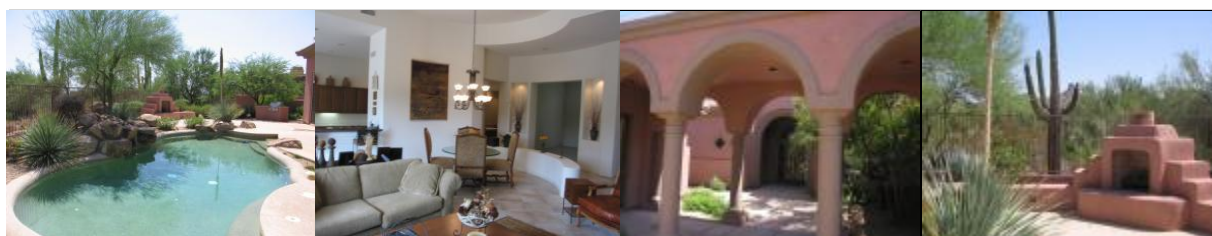

Monument Golf Course at Troon North

MLS #4241175

\$799,000

9545 E MONUMENT DR Scottsdale, AZ 85262

- | **Bedrooms:** 4
- | **Bathrooms:** 3.5
- | **SqFt:** 3,400
- | **Parking:**
3 Car Garage
Side Vehicle Entry
- | **HOA:** approx. \$84/mo.
- | **Taxes:** approx. \$4,006/yr.

Not a short sale or bank owned just a great price. \$76,000 price reduction. Below 2 recent appraisals. Look no further, you have found the home that has it all. Great room home with a front courtyard that also offers a private and separate guest house. Walk in and say hello to views of The Monument Golf Course and Pinnacle Peak Mountain. South orientated rear yard captures 180 degree view, pool and BBQ center for perfect relaxation and entertaining. Entertain from the large kitchen that expands into the open great room. Split floor plan for even more privacy. Located in the gated community of The Monument at Troon North